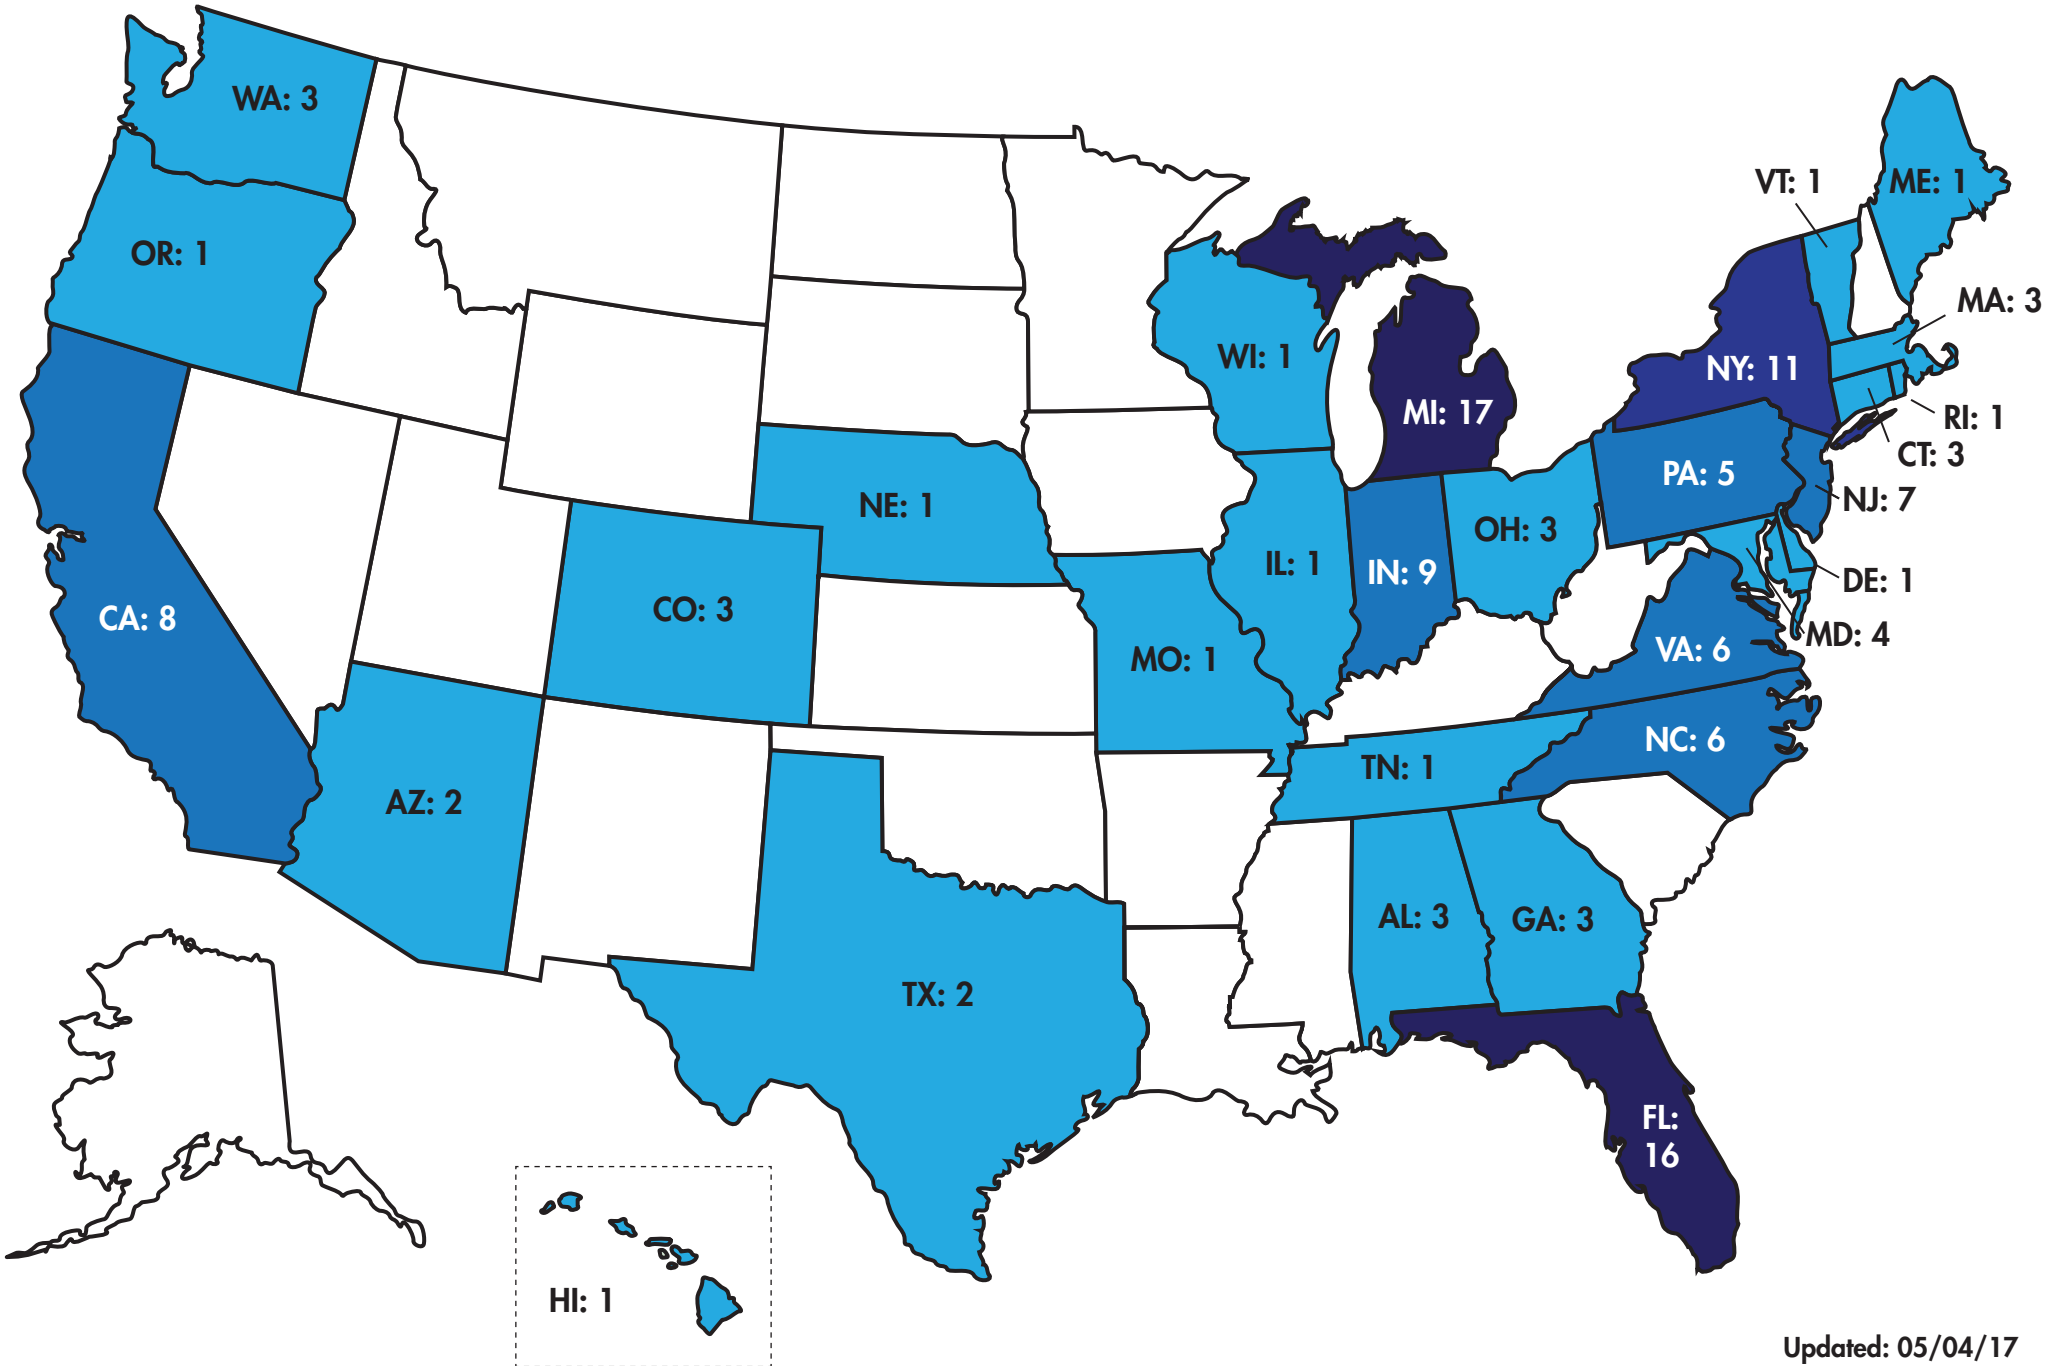

# Nationwide Produce Safety Alliance Grower Training Courses

Sept. 2016 Through May 2017

# Nationwide Produce Safety Alliance Train-the-Trainer Courses

Sept. 2016 Through May 2017